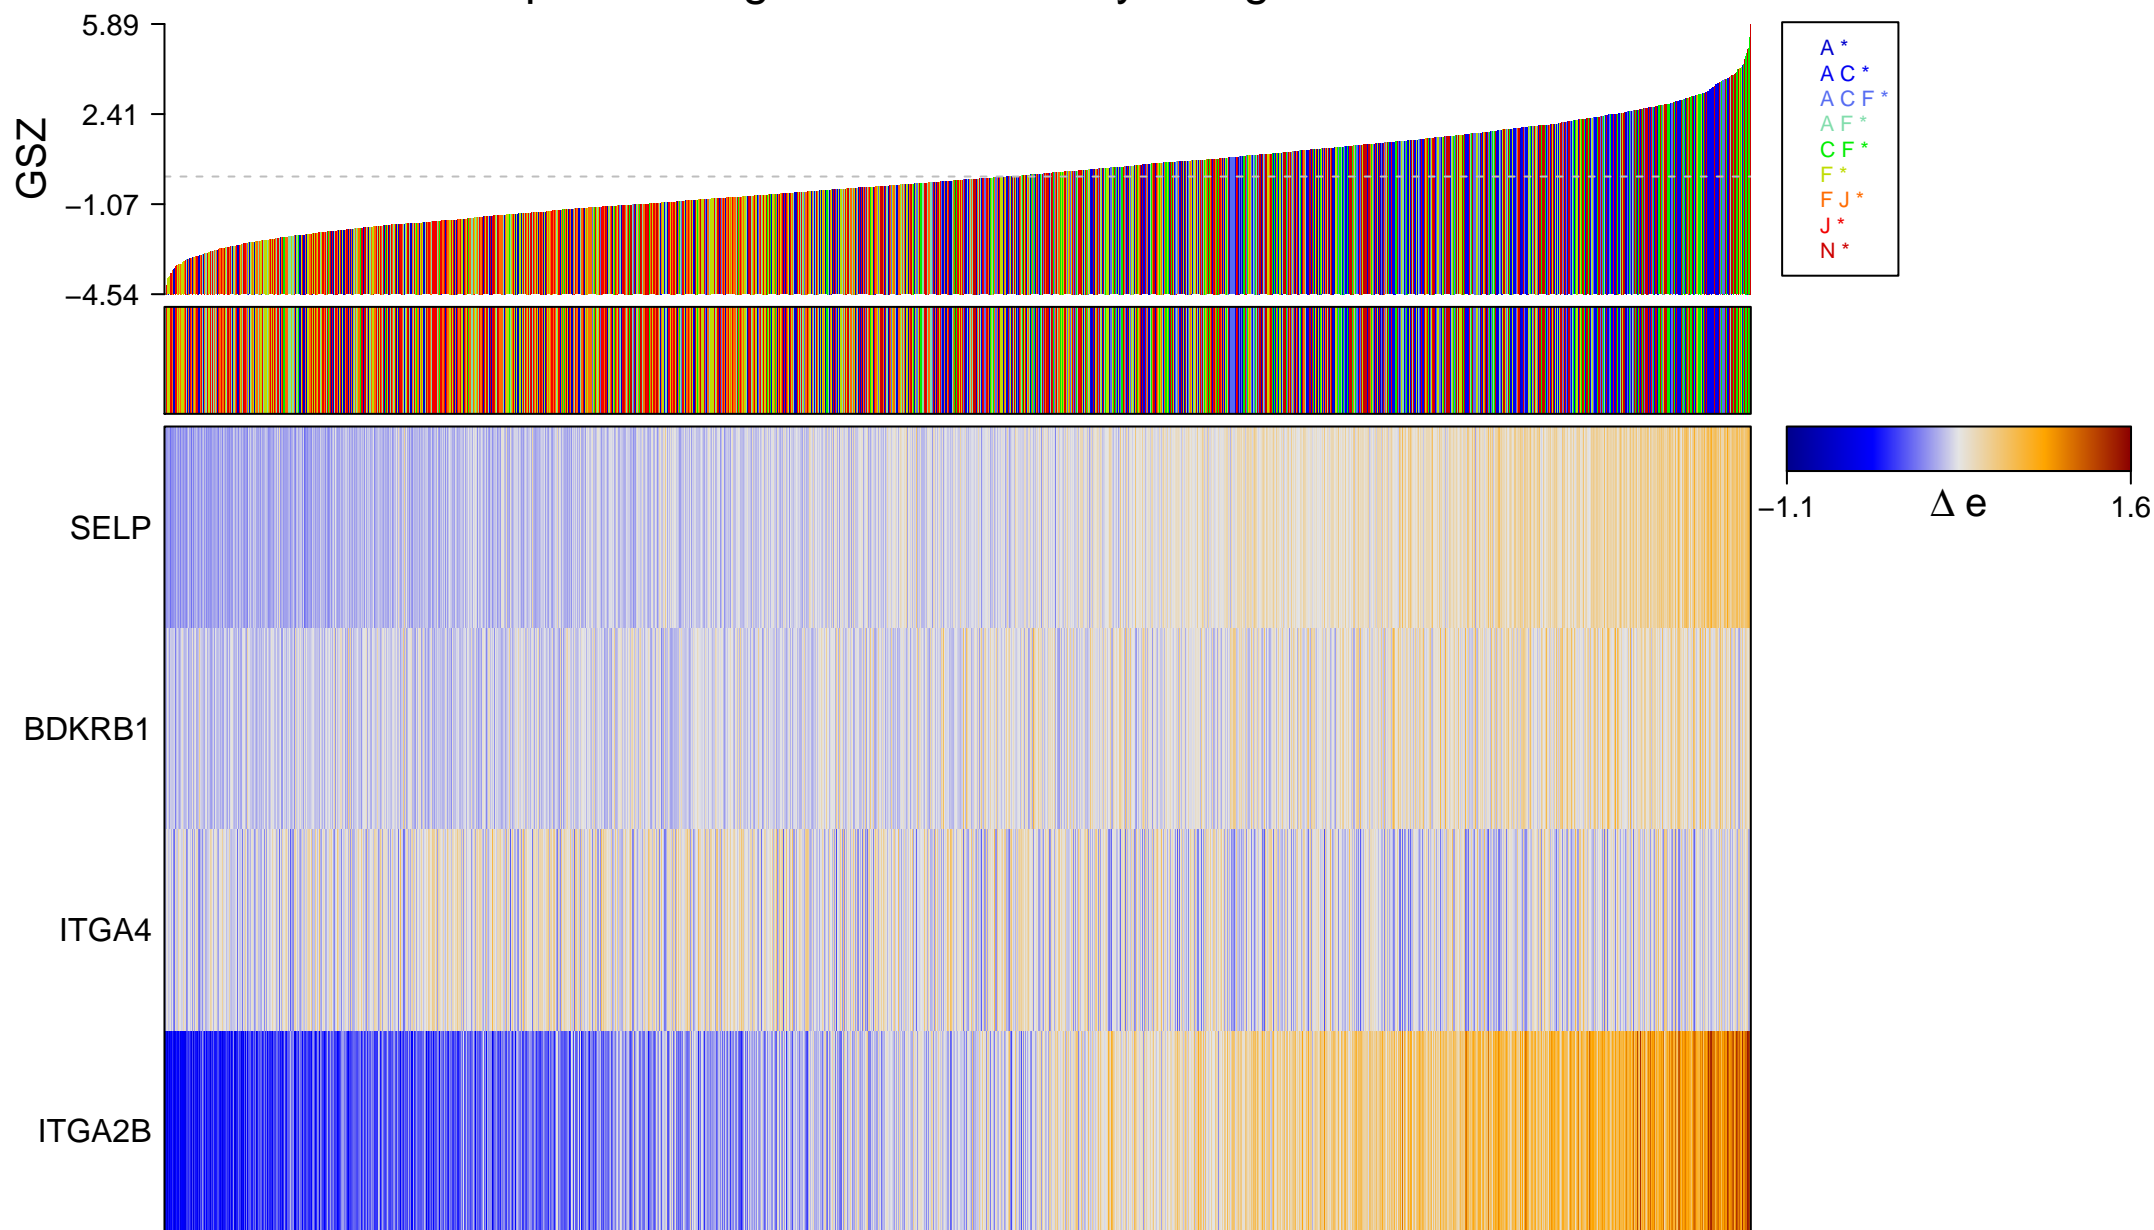

# positive regulation of leukocyte migration

# positive regulation of leukocyte migration

■ on  
■ -  
□ off